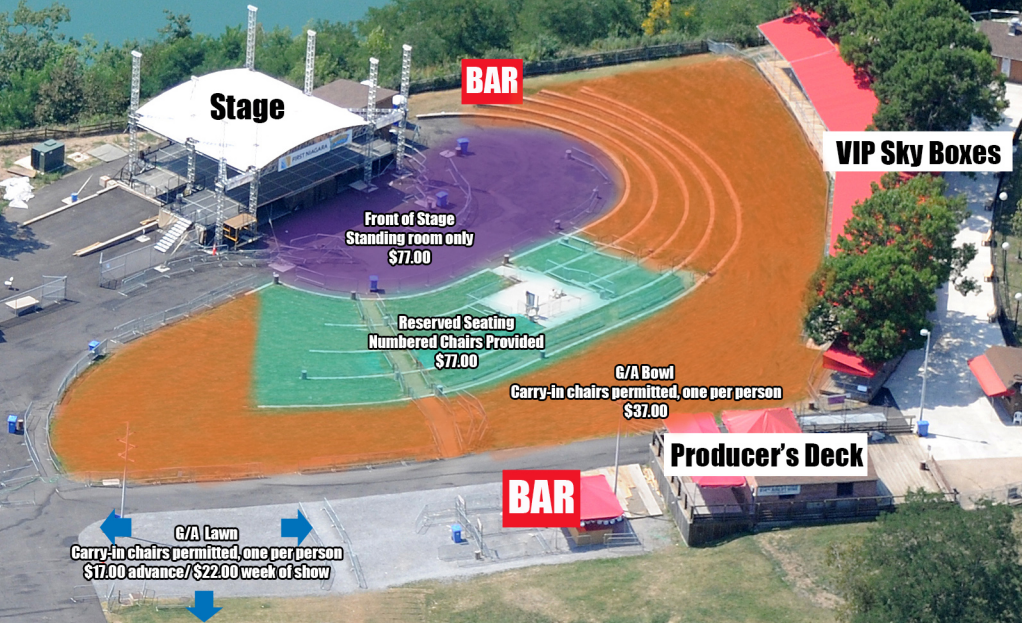

Artpark Seat Map for 6/12/18, 7/3/18

Stage

BAR

VIP Sky Boxes

**Front of Stage
Standing room only
\$77.00**

**Reserved Seating
Numbered Chairs Provided
\$77.00**

**G/A Bowl
Carry-in chairs permitted, one per person
\$37.00**

Producer's Deck

BAR

**G/A Lawn
Carry-in chairs permitted, one per person
\$17.00 advance / \$22.00 week of show**